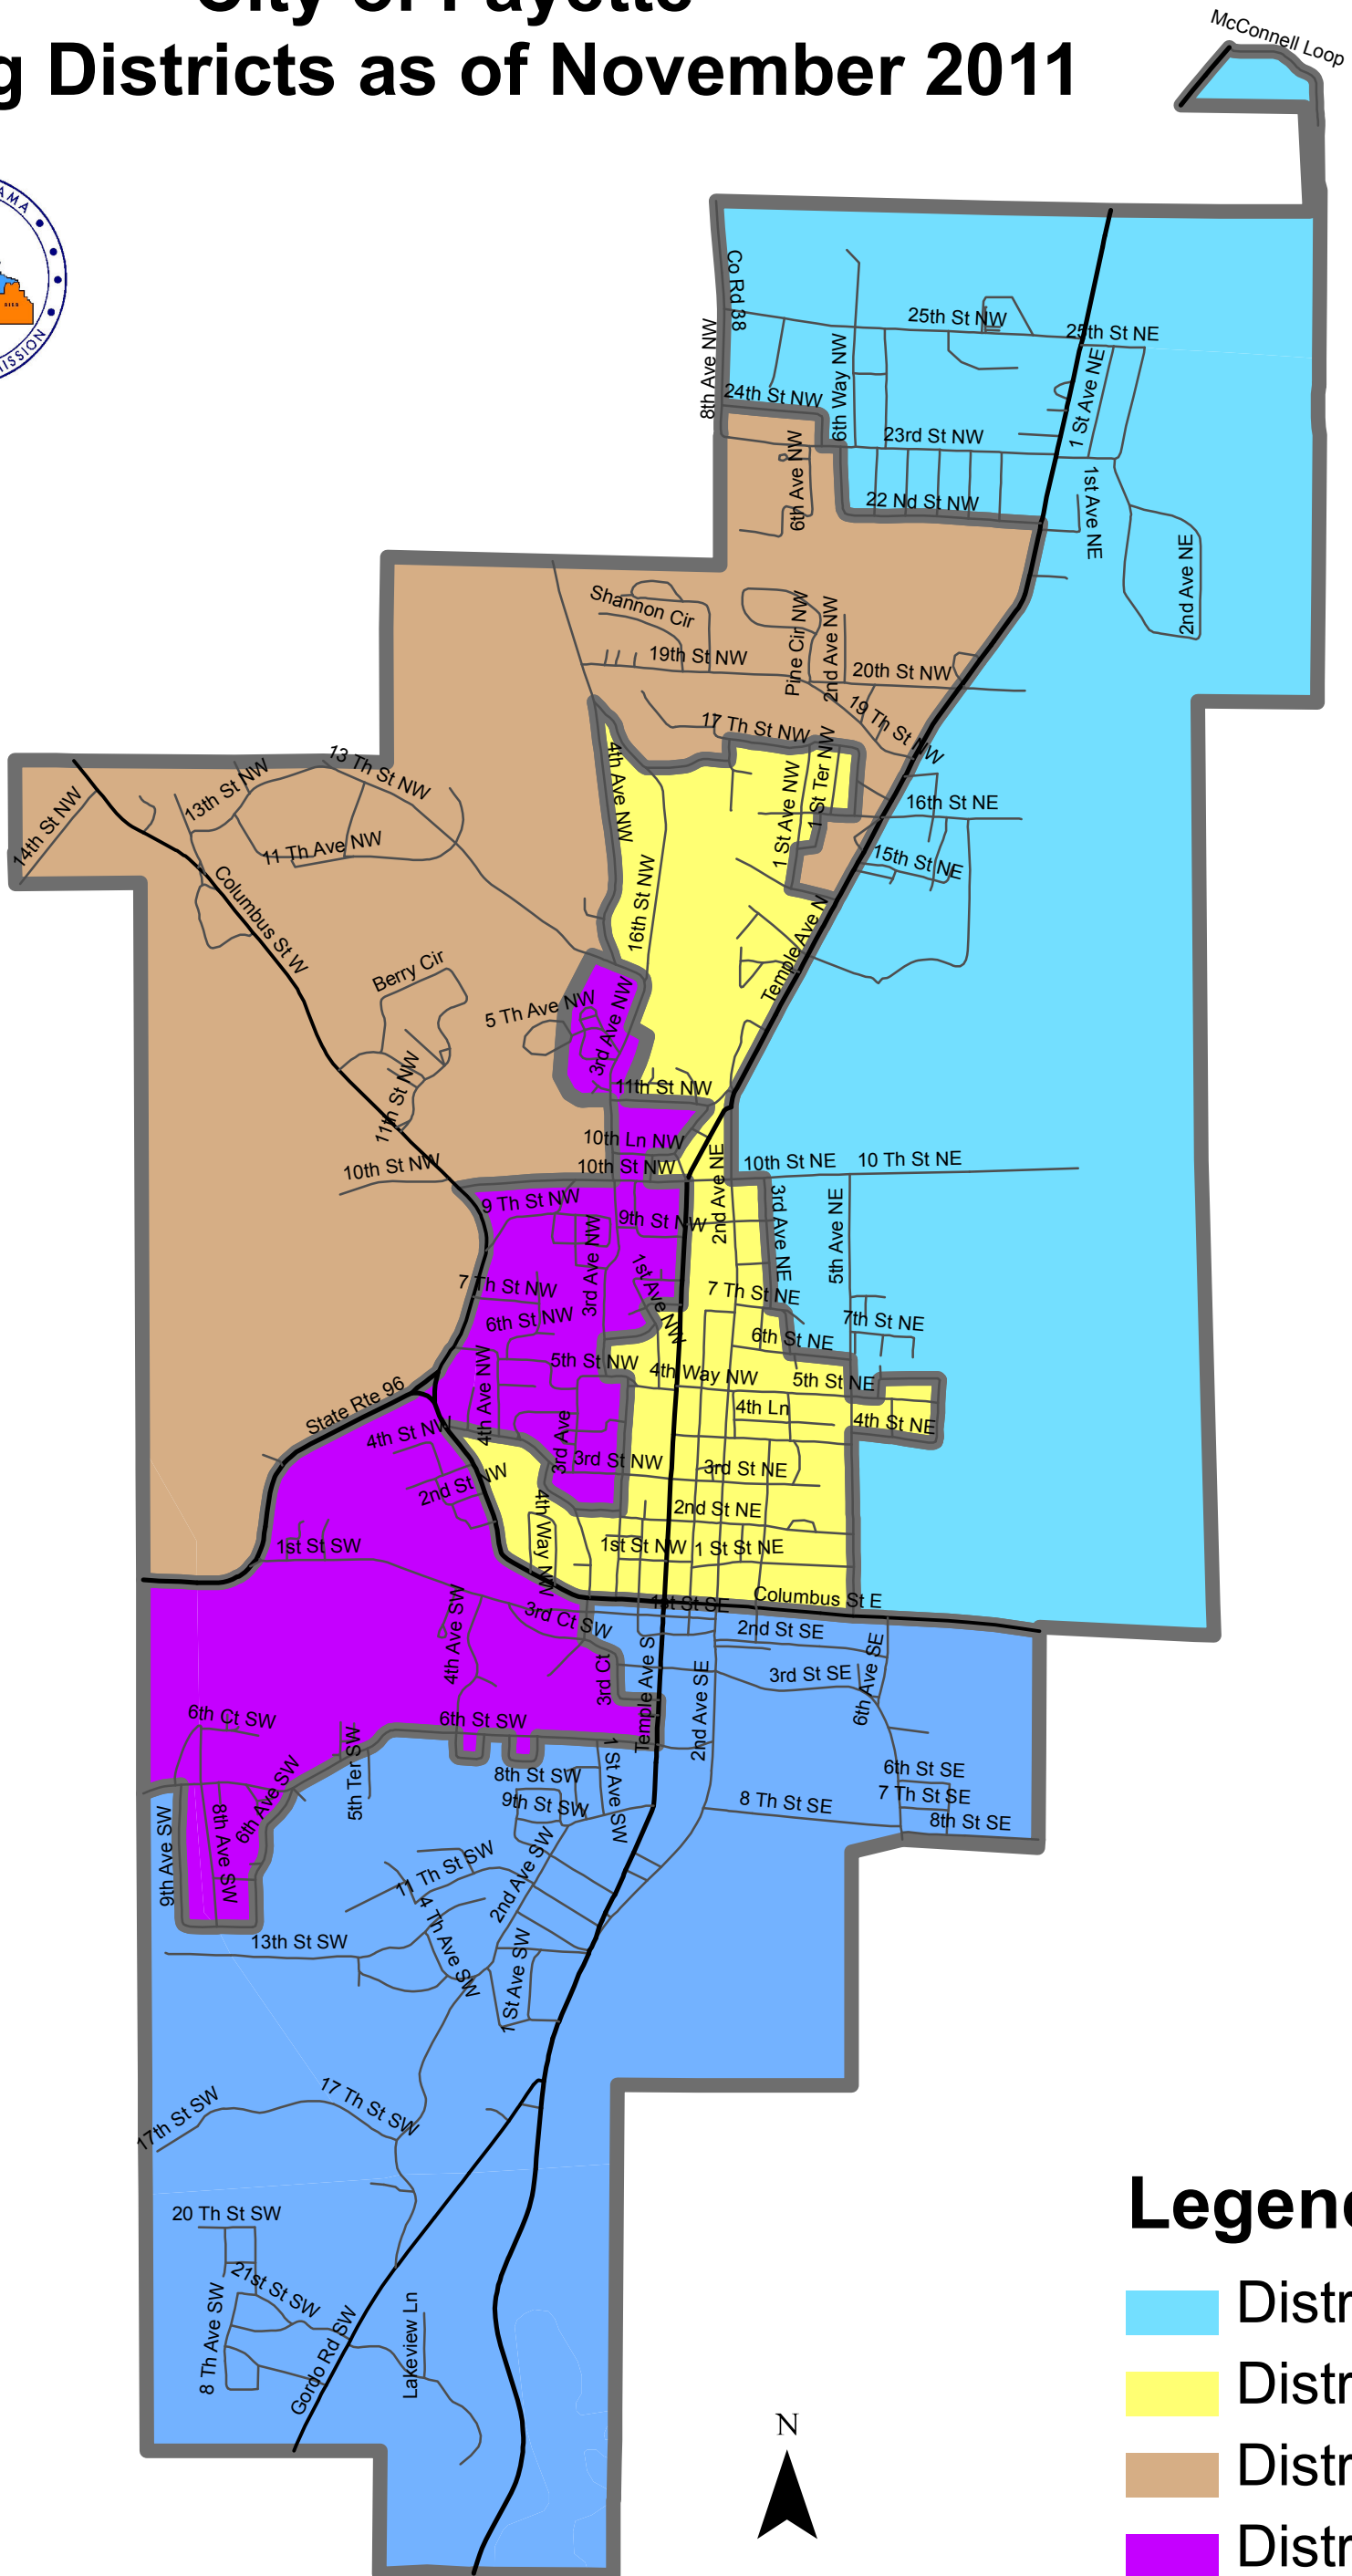

City of Fayette

Voting Districts as of November 2011

- ### Legend
- District 1
 - District 2
 - District 3
 - District 4
 - District 5

This map was produced by the West Alabama Regional Commission (205) 333-2990.
 Sources: U.S. Census Bureau 2010 Census and Tiger files, ALDOT road classification map 2004 and City Council
 This map is not a survey product and should not be used for conveyance.
 Ainfo/Fayette/towns/Fayette/Tiger/2010/Note/FciDOapproved February 2012 jdh